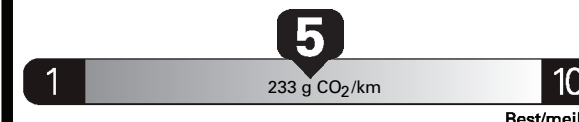

Annual fuel COST
for an annual distance of 20,000 km, and an average fuel price of $1.30 per litre

$ 2 600

Coût annuel en carburant

pour une distance annuelle de 20 000 km, et un prix moyen du carburant de 1,30 $ par litre

Small SUVs range from /
Les petites VUS font entre

3.1 - 13.2 L_e/100 km

L_e is gasoline litre equivalent
L_e signifie litre équivalent d'essence

Carbon Dioxide Rating / Indice de dioxyde de carbone

Tailpipe emissions only / Émissions du tuyau d'échappement seulement

Smog Rating / Indice de Smog